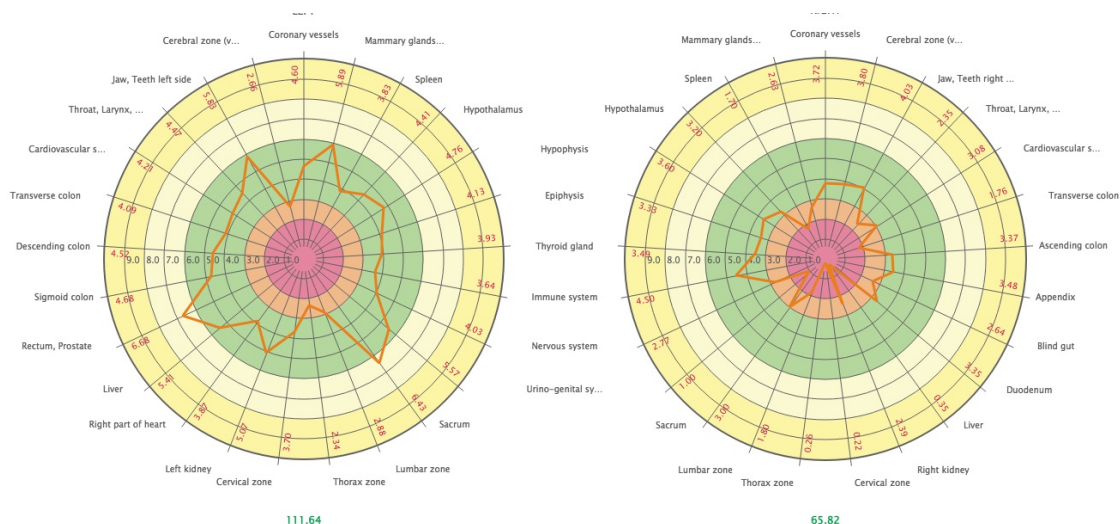

Dr
Korotkov

Analysis
of a Personal Energetic
Homeostasis by
Measuring Energy Field

aa 2015-04-25

aa 2015-04-25

Energy 45 Joules ($*10^{-2}$) Balance 50%

Bio-Well is not a medical instrument, it is not designed for medical diagnostic, it allows conducting energy analysis. In case of health concerns, please, consult your doctor.

Energy Diagram

Reflects energy re-distribution for different organs and systems

Energy parameters

- Green area – represent boundaries for practically healthy people;
- Yellow area – represent Energy deficiency (low level of stress in most cases is indication high level of physiological control);
- Red area – zone of attention.

aa 2015-04-25

The power of the Energy Field is .
The level of anxiety is .
Energy balance is .

Functional condition of organs and systems

System	Organ	Energy	Disbalance
Head energy			
	Eyes energy		
	Ears, nose, maxillary sinus energy		
	Jaw, Teeth energy		
	Throat, larynx, trachea energy		
	Thyroid gland energy		
	Cerebral zone (cortex) energy		
Cardiovascular system energy			
	Cardiovascular system energy		