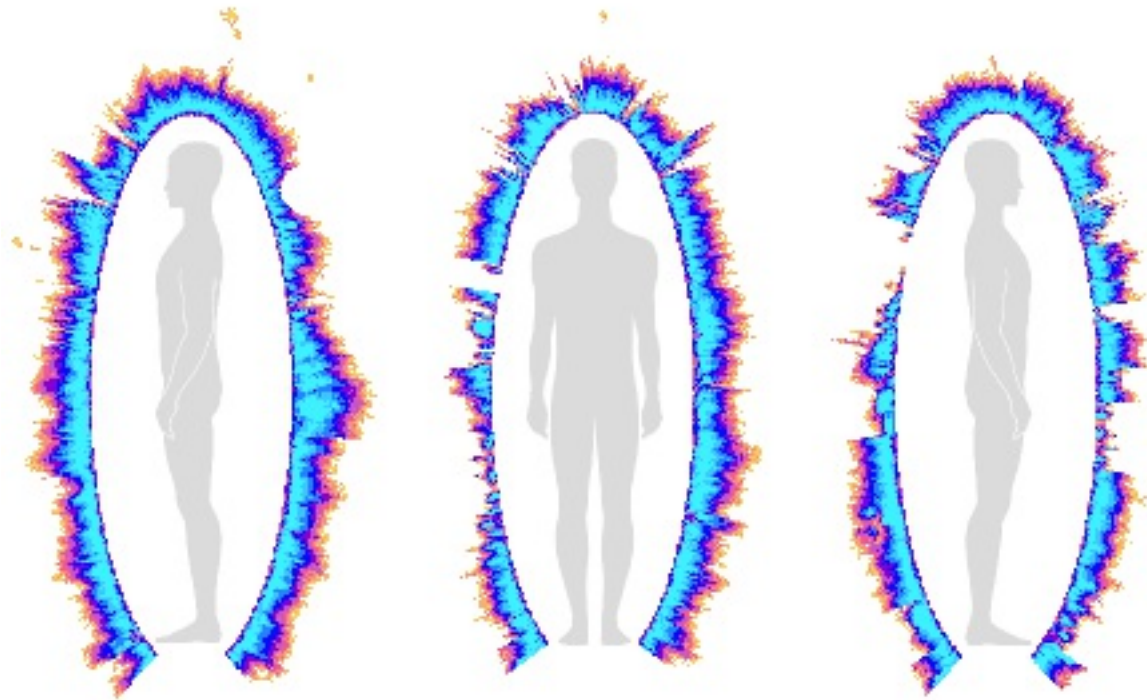

Dr
Korotkov

Analysis
of a Personal Energetic
Homeostasis by
Measuring Energy Field

aa 2015-04-25

aa 2015-04-25

Energy 45 Joules ($*10^{-2}$) Balance 50%

Bio-Well is not a medical instrument, it is not designed for medical diagnostic, it allows conducting energy analysis. In case of health concerns, please, consult your doctor.

Energy Diagram

Reflects energy re-distribution for different organs and systems

Energy parameters

- Green area – represent boundaries for practically healthy people;
- Yellow area – represent Energy deficiency (low level of stress in most cases is indication high level of physiological control);
- Red area – zone of attention.