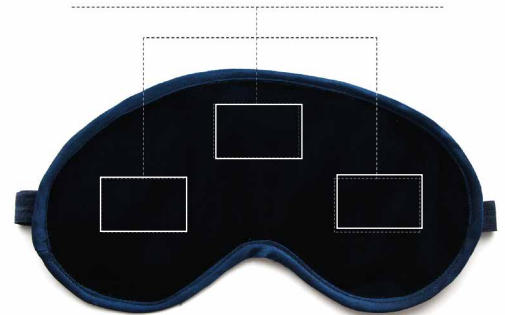

THE BIOINTERNET MASK

A device for Lucid Dreaming, Meditation, Telepathy, Materialization and the Biointernet Practices

THE BIOINTERNET MASK is a sleeping mask with systemic adapters, BLAGA devices, which use the mechanisms of quantum physics to stimulate the parts of the brain, responsible for the vision, intuition and creativity.

The BIOINTERNET MASK also has several curative effects such as an improvement of the microcirculation in the capillaries around the eyes, relaxation of the eye muscles and optic nerves; it quickly relieves tired eyes, effectively helps to reduce the occurrence of eye disease and reduces edema, dark circles under the eyes and wrinkles around the eyes.

The cosmetic effect is the reduction of tension in the muscles and a rejuvenation of the skin. It will help soothe headaches, relieve insomnia and early morning eye swelling. It improves the blood circulation and the delivery of oxygen to the tissues, promoting well-being and proper rest during sleep. Dreams become vivid and memorable.

The BIOINTERNET MASK helps to enable the formation of the visual image of these alternative information channels, which enhances and complements the image obtained through the optical channel.

TRANSLIGHTERS
STRUCTURES INSIDE THE MASK