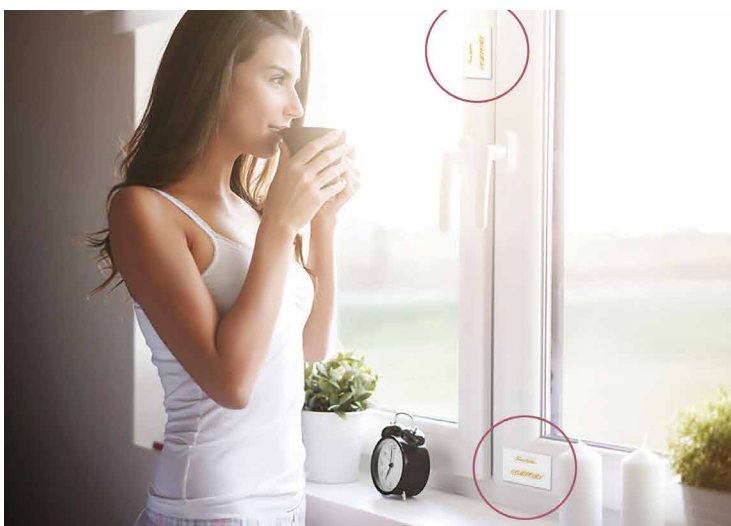

THE TRANSLIGHTER COMFORT is a device for spatial correction of structural distortions in buildings.

The BLAGA has developed a device for correcting the structure of space in buildings. They are two labels for windows which are called TRANSLIGHTER COMFORT. The use of these labels leads to the modification of the window structure. As a result, the light that goes through the window with this device acquires the quality of a coordinator of structures, i.e. your structure and the spatial structure. We mean not only the visible light, but also the invisible part of the specter. So the device functions both in buildings with windows and practically in any other type of buildings.