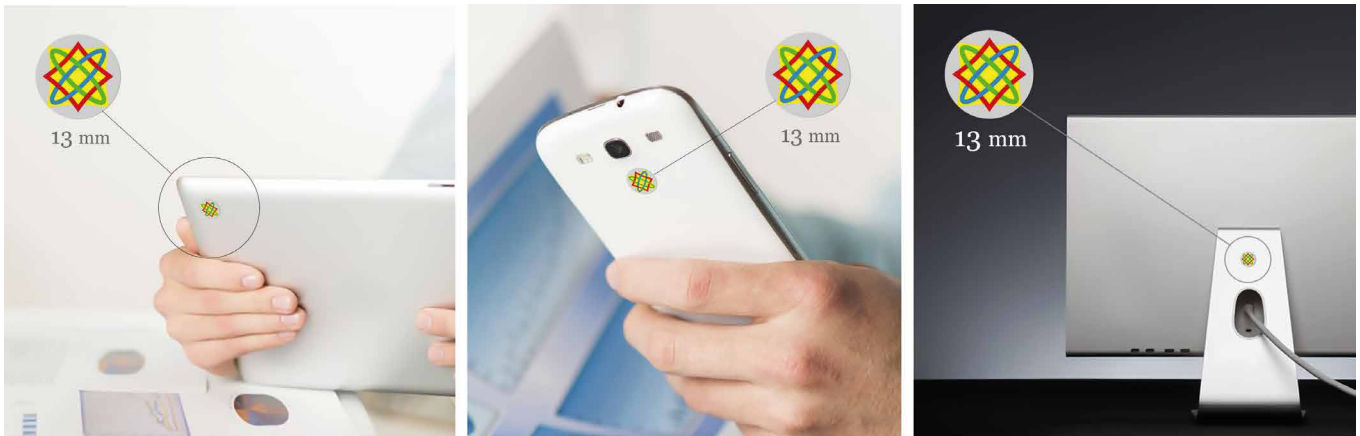

THE TRANSLIGHTER LAD is a system adapter for mobile phones, computers, TV sets, microwave ovens and etc.

The size of the LAD is 13mm. It can be attached to a mobile phone.

With the help of the TRANSLIGHTER LAD domestic appliances acquire unique qualities, the ability to restore the quantum structure of a person.