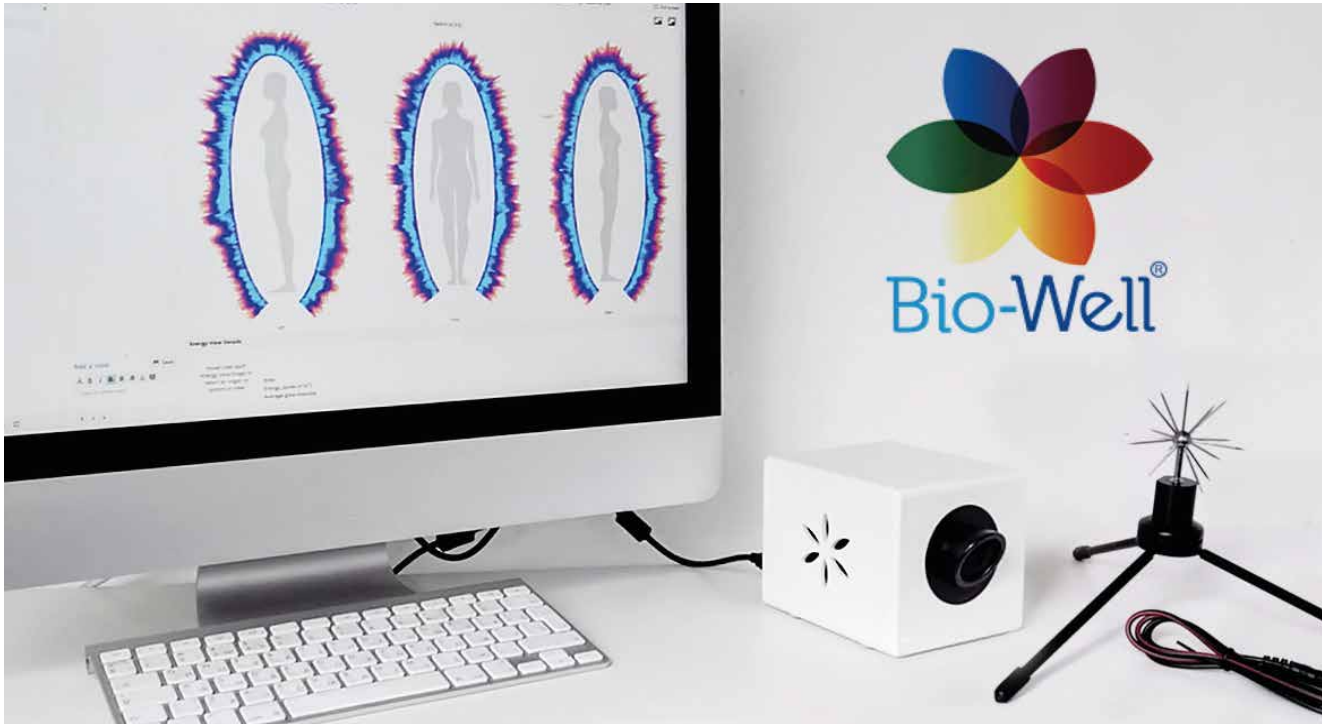

GDVPLANET.COM

PRODUCTS REVIEW

GDV CAMERA BIO-WELL

GDVCAMERA BIO-WELL has been developed by Dr. Konstantin Korotkov and brings the powerful technology known as Gas Discharge Visualization technique to the market in a more accessible way than ever before. The product consists of a desktop camera and accompanying software, which allows a user to conduct human energy scans quickly and easily.

The Bio-Well is a revolutionary, non-intrusive way to measure the human energy field using a specialized camera and a software system. Each scan reveals a wealth of meaningful information to provide you with a truly holistic view of the state of your wellbeing.

The Bio-Well utilizes a weak, completely painless electrical current applied to the fingertips for less than a millisecond. The body's response to this stimulus is the formation of a variation of an "electron cloud" composed of light energy photons. The electronic "glow" of this discharge (invisible to the human eye) is captured by an optical CCD camera system and then converted into a digital computer file. The data from each test is converted to a unique "Photonic Profile", which is compared to the database of hundreds of thousands of data records using 55 distinct parametric discriminates, and charted in a way that enables discussion and analysis. A graph of findings is presented as a two-dimensional image. To study these images, fractal, matrix, and various algorithmic techniques are linked and analyzed.

GDV SPUTNIK SENSOR

The GDV SPUTNIK is a sensor and attachment system that is affixed to the Bio-Well device, allowing the energy of the environment to be read. For example, you can test the energy of your room before, during and after you meditate to see how the energy level has changed.