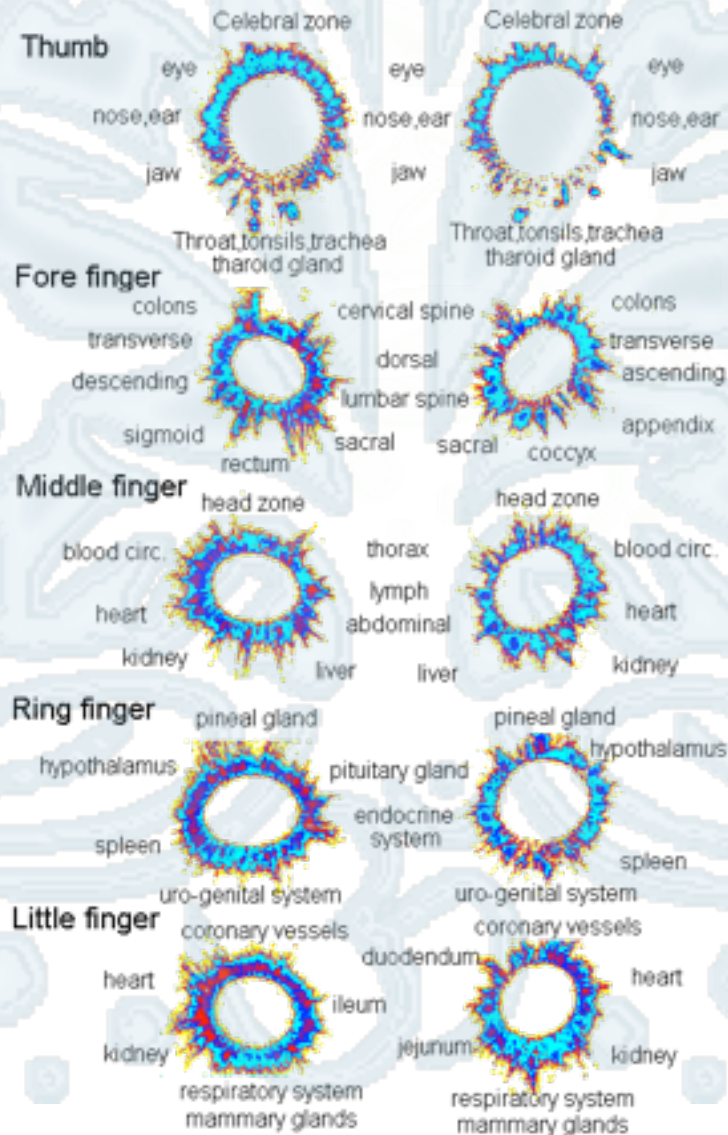

HUMAN GLOW IS THE INDEX OF HEALTH

Measuring Wellness

The EPC/GDV technique is accepted by Russian Ministry of Health as a Medical technology and certified in Europe. More than 1000 doctors, practitioners and researchers benefit from using this technology worldwide. More than 150 papers are published on GDV in over 40 different countries.