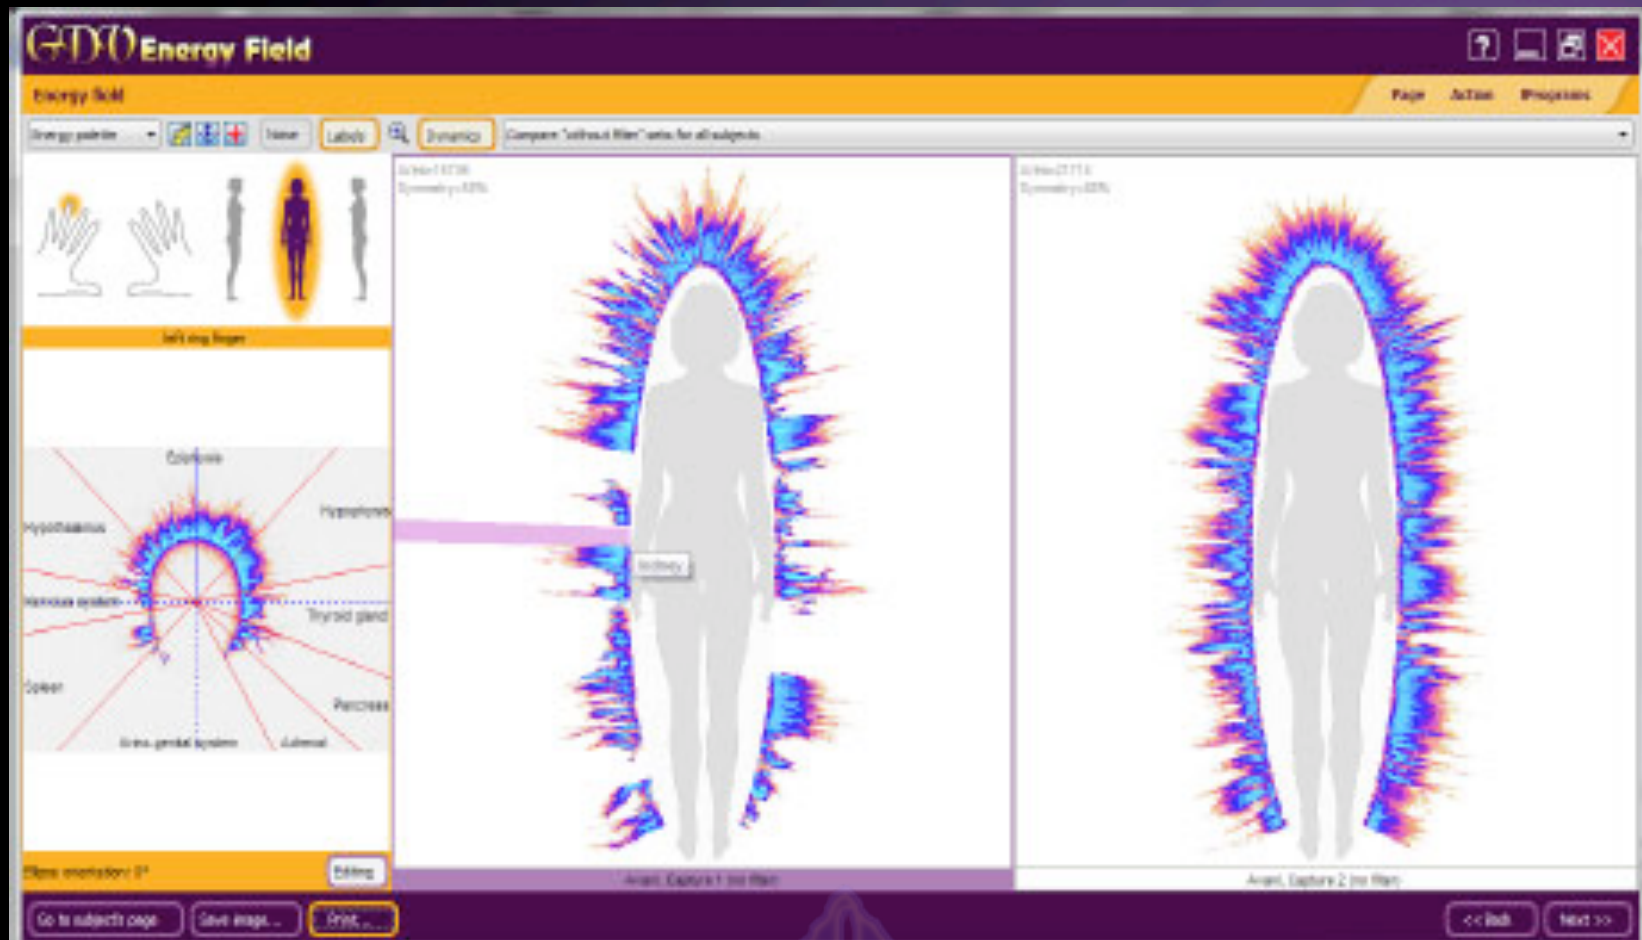

Measuring Your Radiance

The Essence of Life

GDVUSA